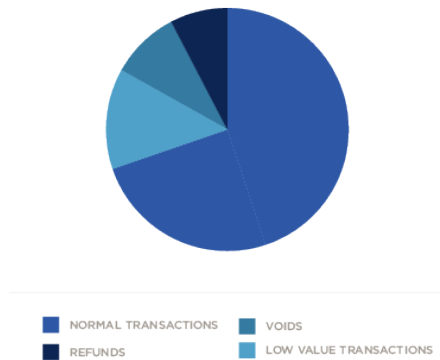

Data Analysis

TRANSACTION BREAKDOWN

The devil is in the detail....and the detail is in the data. In these days of data proliferation the sheer scale of information can be more 'foe' than 'friend'. LiveStore has been designed to both scale and simplify access to large amounts of data.

Quite apart from the additional contextual information such as CCTV for specific events, LiveStore captures all transaction data from the EPOS system and thereby provides value as both a live monitoring system and a definitive source of data for future report building and traditional mining.